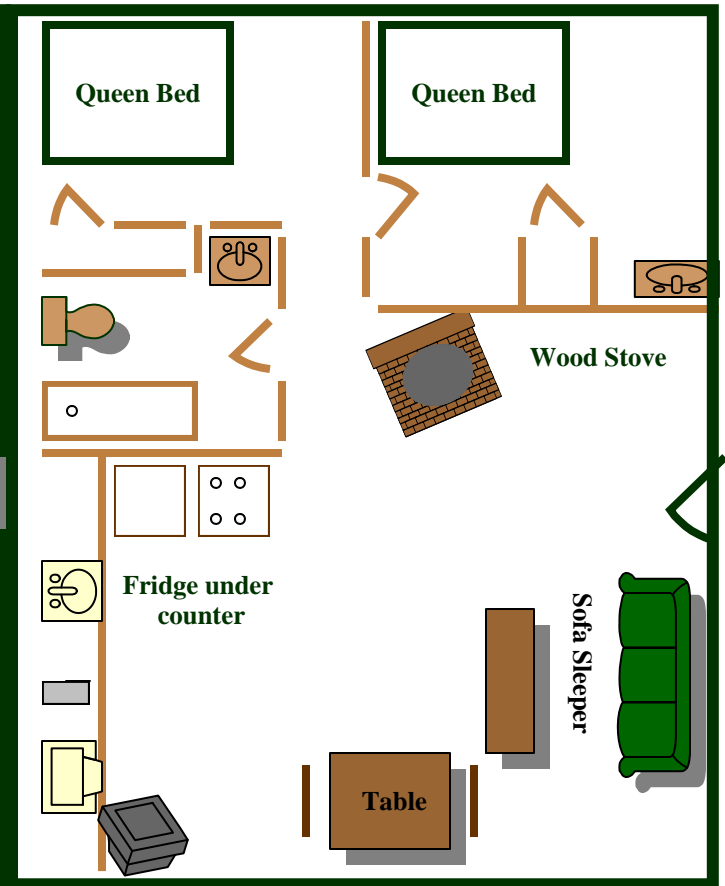

**Cabin 401  
TheBunkhouse**

Approx. 536 sq. ft.

**Cabin 405  
Large 1 bedroom**

Approx. 468 sq. ft.

**Cabin 402  
Cabin 403  
Cabin 404**

Approx 342 sq. ft.

**Cabin 406—Large 2 bedroom**

Approx. 560 sq. ft.

Cabin 407  
Large 1 bedroom  
Approx. 468 sq. ft.

Cabin 408 & Cabin 409  
1 Bedroom King Cabin  
Approx. 410 sq. ft.

Cabin 410  
Large 2 bedroom  
Approx. 693 sq. ft.