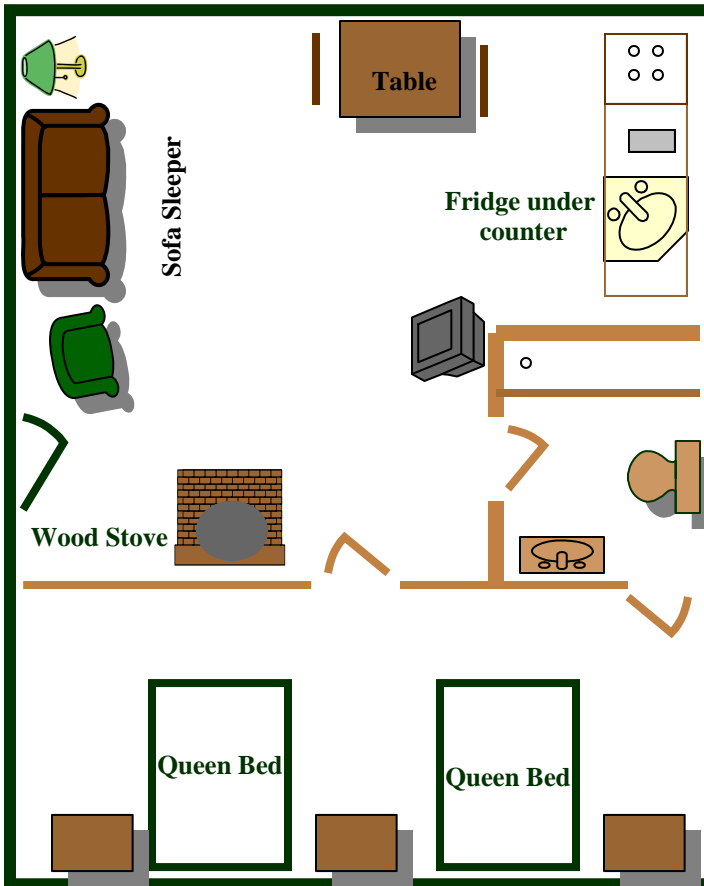

**Cabin 401  
TheBunkhouse**

Approx. 536 sq. ft.

**Cabin 405  
Large 1 bedroom**

Approx. 468 sq. ft.

**Cabin 402  
Cabin 403  
Cabin 404**

Approx 342 sq. ft.

**Cabin 406—Large 2 bedroom**

Approx. 560 sq. ft.

Cabin 407  
Large 1 bedroom  
Approx. 468 sq. ft.

Cabin 408 & Cabin 409  
1 Bedroom King Cabin  
Approx. 410 sq. ft.

Cabin 410  
Large 2 bedroom  
Approx. 693 sq. ft.