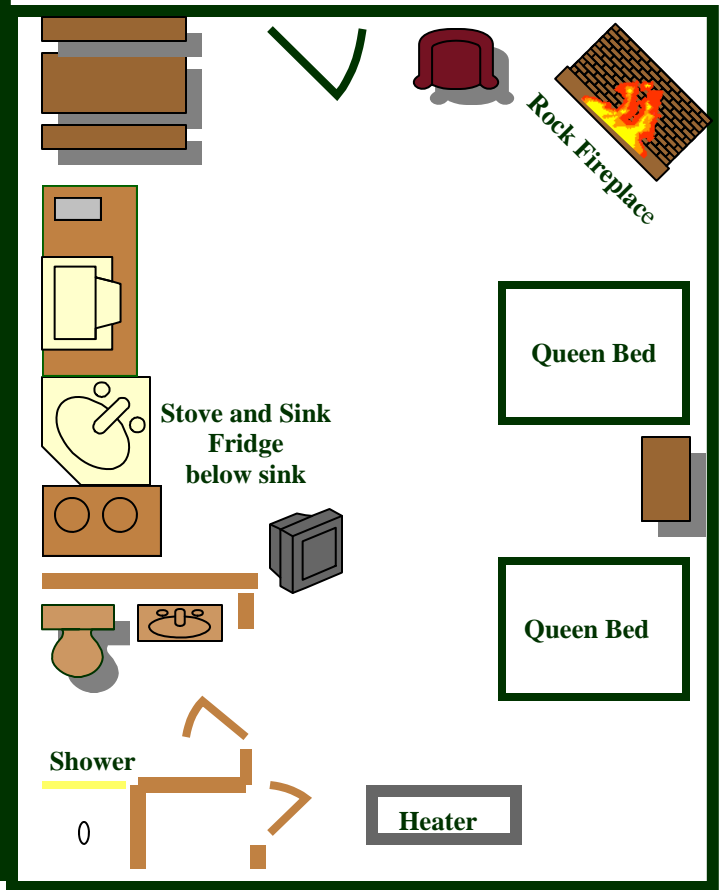

**Cabin 401  
TheBunkhouse**

Approx. 536 sq. ft.

**Cabin 405  
Large 1 bedroom**

Approx. 468 sq. ft.

**Cabin 402  
Cabin 403  
Cabin 404**

Approx 342 sq. ft.

**Cabin 406—Large 2 bedroom**

Approx. 560 sq. ft.

Cabin 407  
Large 1 bedroom  
Approx. 468 sq. ft.

Cabin 408 & Cabin 409  
1 Bedroom King Cabin  
Approx. 410 sq. ft.

Cabin 410  
Large 2 bedroom  
Approx. 693 sq. ft.