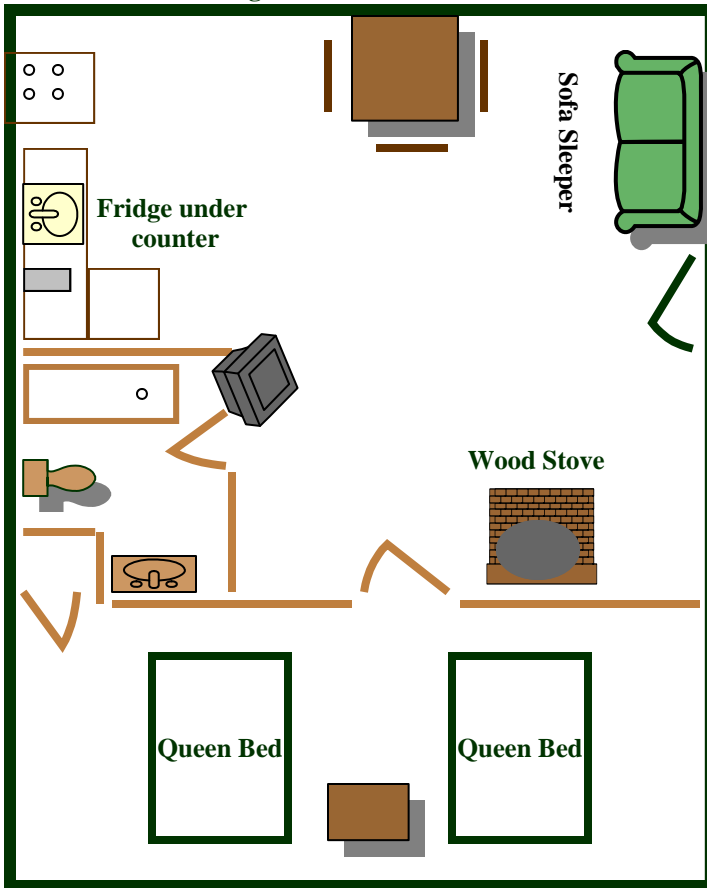

**Cabin 401  
TheBunkhouse**

Approx. 536 sq. ft.

**Cabin 405  
Large 1 bedroom**

Approx. 468 sq. ft.

**Cabin 402  
Cabin 403  
Cabin 404**

Approx 342 sq. ft.

**Cabin 406—Large 2 bedroom**

Approx. 560 sq. ft.

Cabin 407  
Large 1 bedroom  
Approx. 468 sq. ft.

Cabin 408 & Cabin 409  
1 Bedroom King Cabin  
Approx. 410 sq. ft.

Cabin 410  
Large 2 bedroom  
Approx. 693 sq. ft.