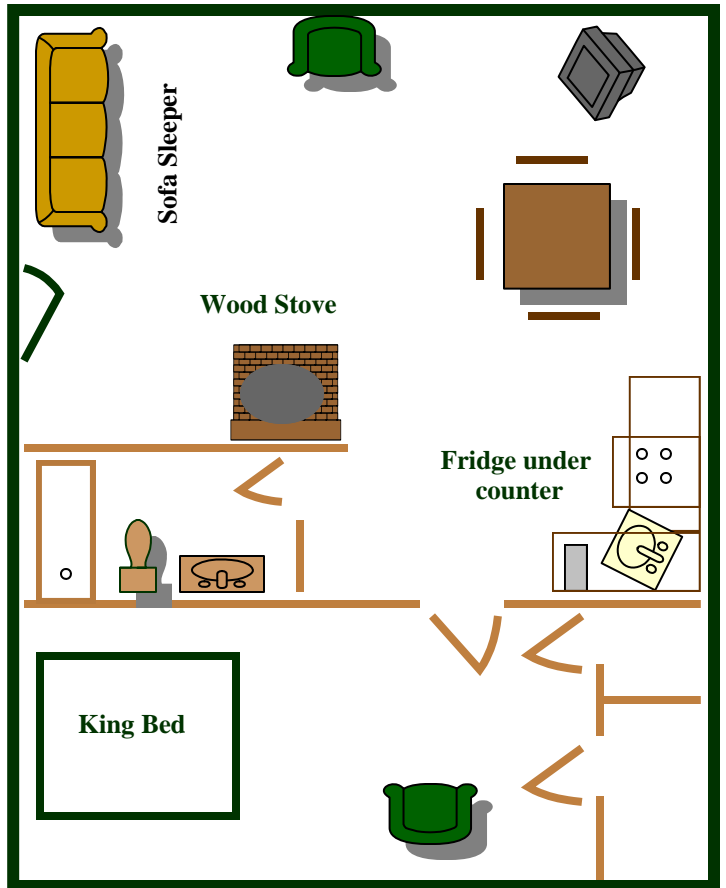

**Cabin 401  
TheBunkhouse**

Approx. 536 sq. ft.

**Cabin 405  
Large 1 bedroom**

Approx. 468 sq. ft.

**Cabin 402  
Cabin 403  
Cabin 404**

Approx 342 sq. ft.

**Cabin 406—Large 2 bedroom**

Approx. 560 sq. ft.

Cabin 407  
Large 1 bedroom  
Approx. 468 sq. ft.

Cabin 408 & Cabin 409  
1 Bedroom King Cabin  
Approx. 410 sq. ft.

Cabin 410  
Large 2 bedroom  
Approx. 693 sq. ft.