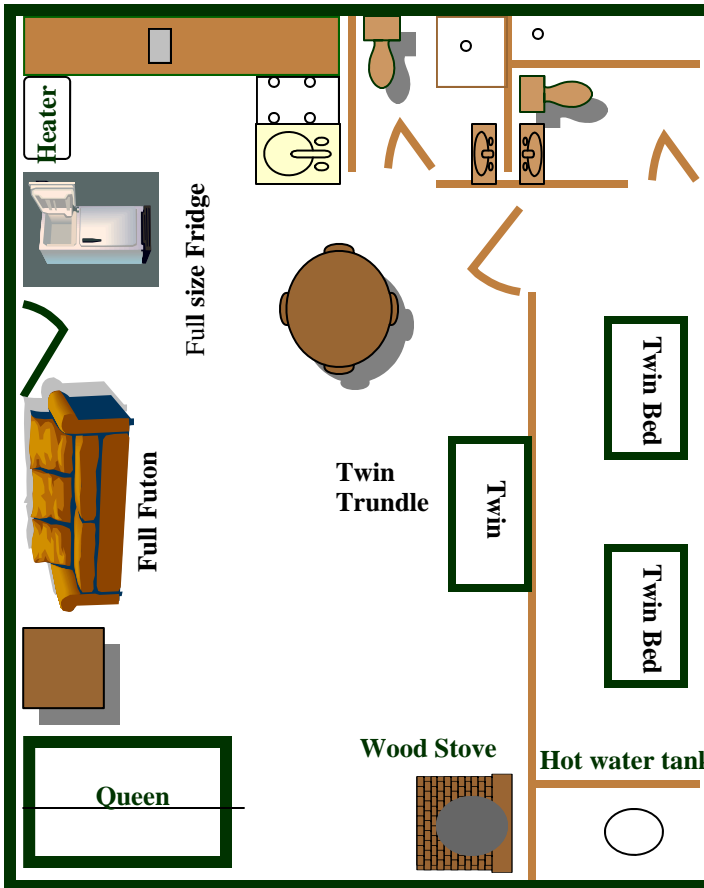

**Cabin 401  
TheBunkhouse**

Approx. 536 sq. ft.

**Cabin 405  
Large 1 bedroom**

Approx. 468 sq. ft.

**Cabin 402  
Cabin 403  
Cabin 404**

Approx 342 sq. ft.

**Cabin 406—Large 2 bedroom**

Approx. 560 sq. ft.

Cabin 407  
Large 1 bedroom  
Approx. 468 sq. ft.

Cabin 408 & Cabin 409  
1 Bedroom King Cabin  
Approx. 410 sq. ft.

Cabin 410  
Large 2 bedroom  
Approx. 693 sq. ft.